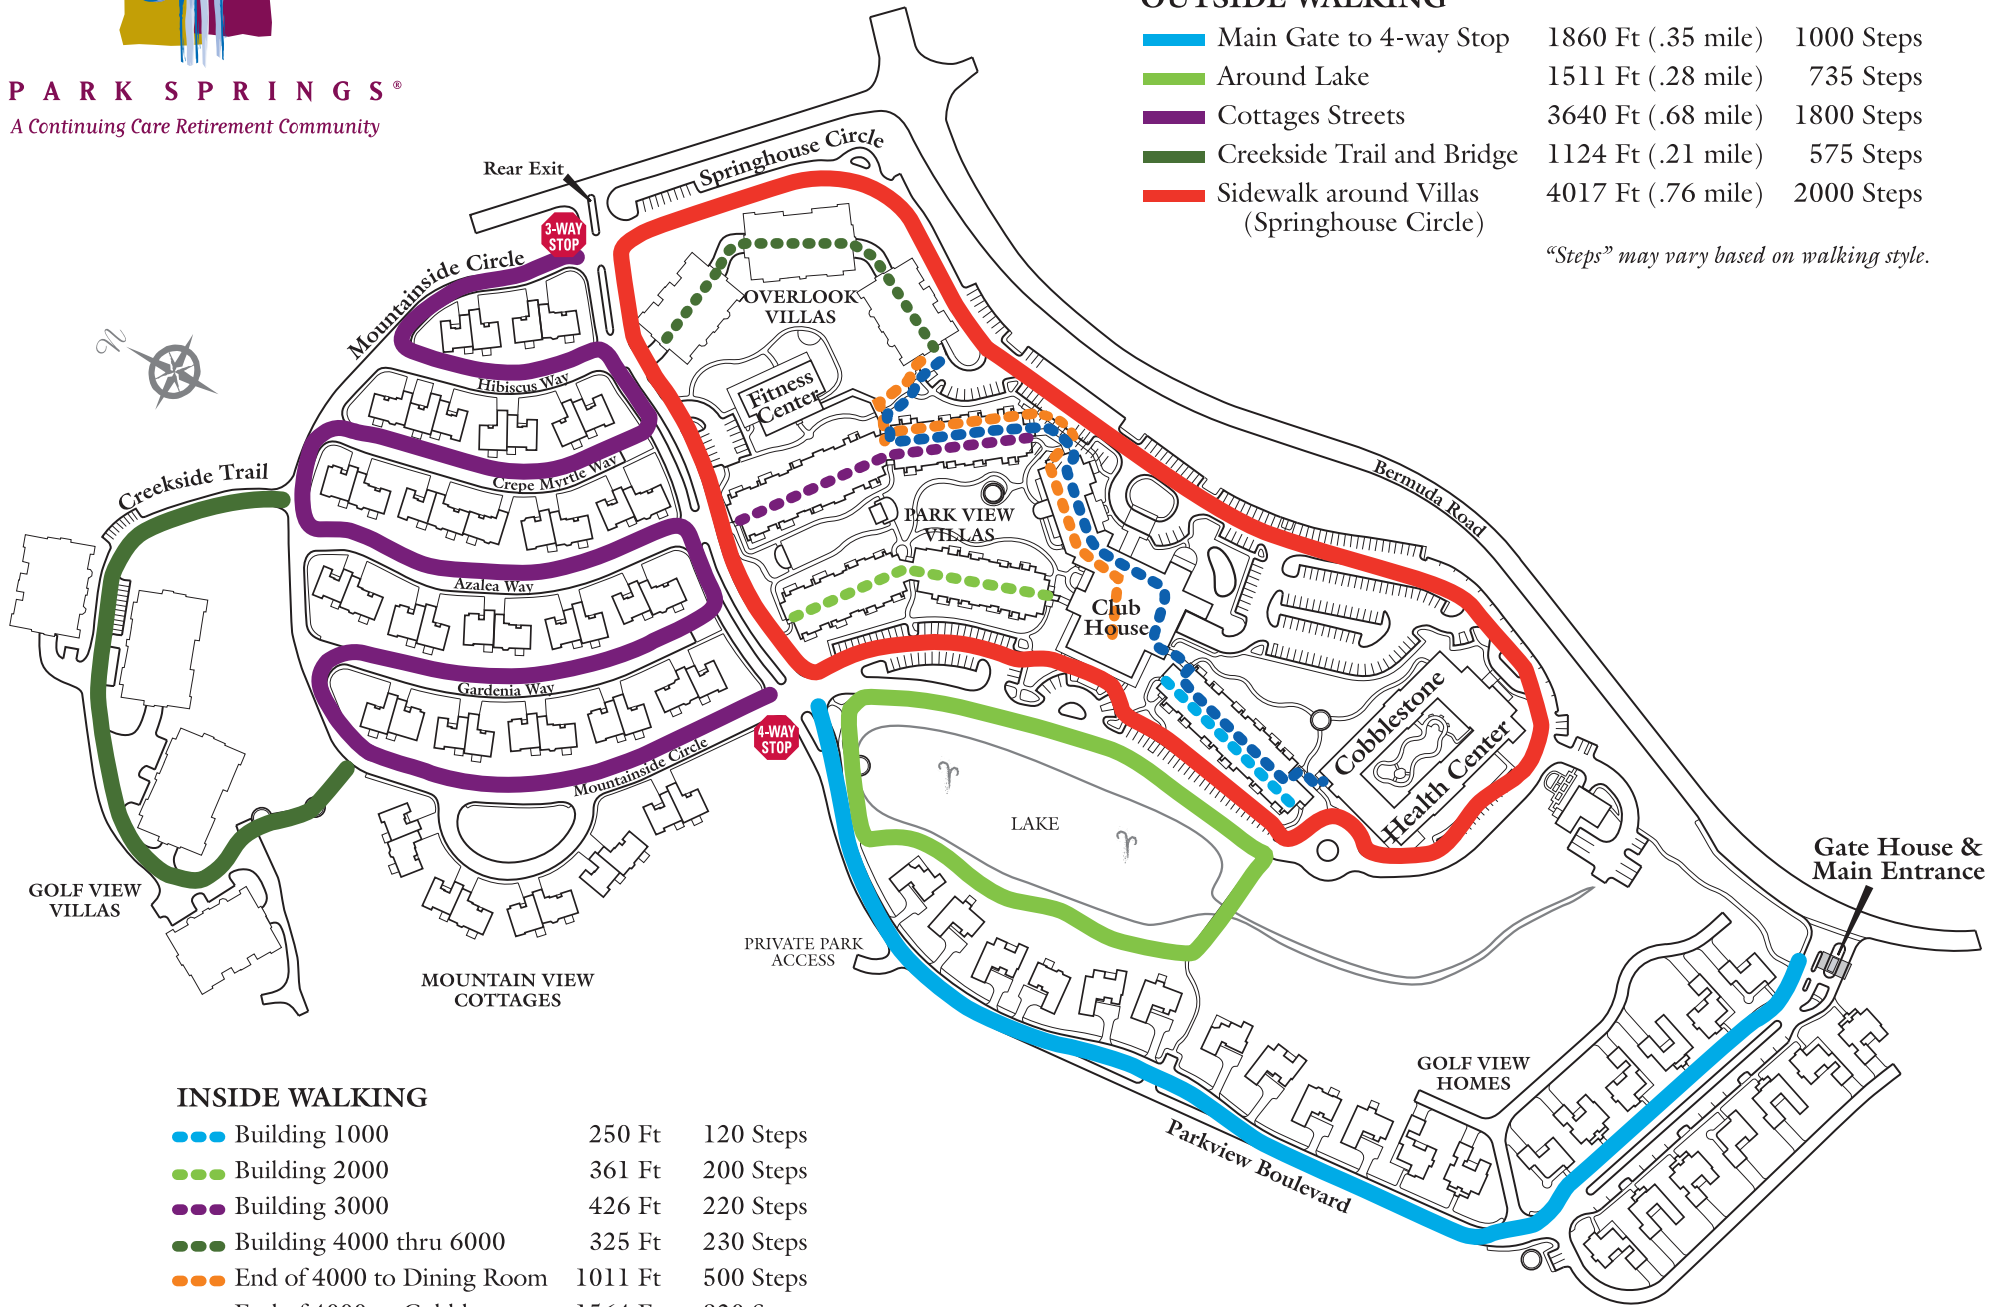

**PARK SPRINGS®**  
A Continuing Care Retirement Community

**OUTSIDE WALKING**

	Main Gate to 4-way Stop	1860 Ft (.35 mile)	1000 Steps
	Around Lake	1511 Ft (.28 mile)	735 Steps
	Cottages Streets	3640 Ft (.68 mile)	1800 Steps
	Creekside Trail and Bridge	1124 Ft (.21 mile)	575 Steps
	Sidewalk around Villas (Springhouse Circle)	4017 Ft (.76 mile)	2000 Steps

*"Steps" may vary based on walking style.*

**INSIDE WALKING**

	Building 1000	250 Ft	120 Steps
	Building 2000	361 Ft	200 Steps
	Building 3000	426 Ft	220 Steps
	Building 4000 thru 6000	325 Ft	230 Steps
	End of 4000 to Dining Room	1011 Ft	500 Steps
	End of 4000 to Cobblestone	1564 Ft	820 Steps

*"Steps" may vary based on walking style.*